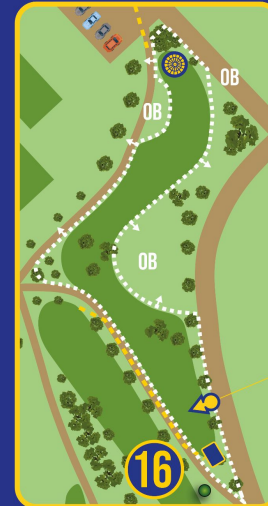

PAR 3
140 m
459 ft

powergrip

WWW.EUROPEANPROTOUR.COM

DISC GOLF
STREAM

HOLE #15

OB around the fairway. Marked with painted line.

Restricted area on right. If you miss the mando you need to re-throw from previous lie (+1).

HOLE #16

OB around the fairway. At the beginning the road marks OB line on right and rest is marked with painted line.

Mandatory on right side. If you miss the mando you need to re-throw from previous lie (+1).

16

EUROPEAN PRO TOUR

PAR 4
213 m
698 ft

UDisc

WWW.EUROPEANPROTOUR.COM

DISC GOLF
STREAM

17

EUROPEAN PRO TOUR

PAR 3
97 m
318 ft

DISC GOLF
STREAM

WWW.EUROPEANPROTOUR.COM

DISC GOLF
STREAM

HOLE #17

OB on the left side (parking lot)

OB on all the building roofs on the right side.

HOLE #18