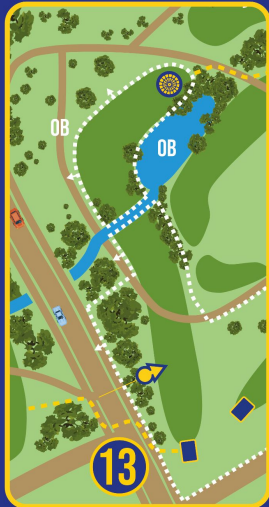

EUROPEAN PRO TOUR

PAR 4
178 m
583 ft

WWW.EUROPEANPROTOUR.COM

DISC GOLF
STREAM

HOLE #11

Mandatory on left side. If you miss the mando you need to re-throw from previous lie (+1).

OB pond on the left side

OB further on the right side and further on the left side.

HOLE #12

OB on the left and behind the basket. Asphalt edge is the line.

Crossing water is casual water.

12

EUROPEAN PRO TOUR

PAR 3
115 m
377 ft

NBDG

WWW.EUROPEANPROTOUR.COM

DISC GOLF
STREAM

13

EUROPEAN PRO TOUR

PAR 4
201 m
659 ft

PDGA
EUROPE

WWW.EUROPEANPROTOUR.COM

DISC GOLF
STREAM

HOLE #13

OB's around the two parts of the fairway.

Mandatory on left. If you miss the mando you need to re-throw from previous lie (+1).

HOLE #14

BUNCR RULE. If any throw ends out of bounds (BUNCR), take a re-throw from same lie without penalty. This rule is valid also inside the island green.