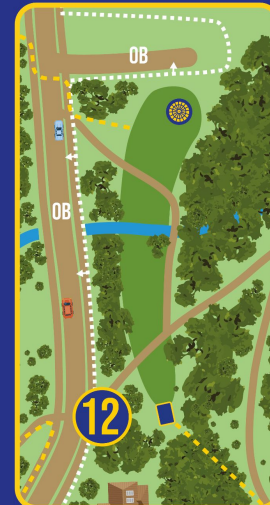

EUROPEAN PRO TOUR

PAR 4
178 m
583 ft

WWW.EUROPEANPROTOUR.COM

DISC GOLF
STREAM

HOLE #11

Mandatory on left side. If you miss the mando you need to re-throw from previous lie (+1).

OB pond on the left side

OB further on the right side and further on the left side.

HOLE #12

OB on the left and behind the basket. Asphalt edge is the line.

Crossing water is casual water.

12

EUROPEAN PRO TOUR

PAR 3
115 m
377 ft

NBDG

WWW.EUROPEANPROTOUR.COM

DISC GOLF
STREAM

13

EUROPEAN PRO TOUR

PAR 4
201 m
659 ft

PDGA
EUROPE

WWW.EUROPEANPROTOUR.COM

DISC GOLF
STREAM

HOLE #13