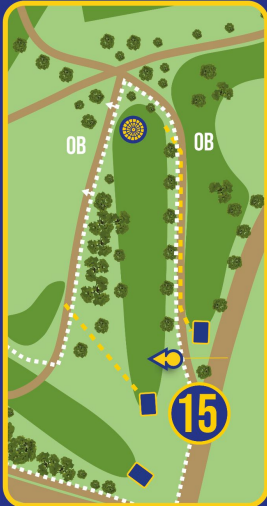

Disc on top of the hay bales are not inbounds even if those cut the inside line. The disc must be touching the ground on the safe side of the hay bales to be able to mark on the island. Painted line marks the backline of the island. Players may take a standard 1m relief from the buncr area.

14

EUROPEAN PRO TOUR

PAR 4
191 m
626 ft

ZÜCA

WWW.EUROPEANPROTOUR.COM

DISC GOLF
STREAM

15

EUROPEAN PRO TOUR

PAR 3
140 m
459 ft

powergrip

WWW.EUROPEANPROTOUR.COM

DISC GOLF
STREAM

HOLE #15

OB around the fairway. Marked with painted line.

Restricted area on right. If you miss the mando you need to re-throw from previous lie (+1).

HOLE #16

OB around the fairway. At the beginning the road marks OB line on right and rest is marked with painted line.

Mandatory on right side. If you miss the mando you need to re-throw from previous lie (+1).