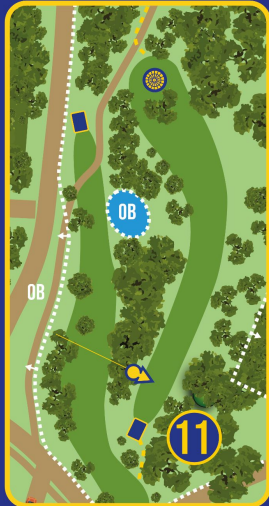

HOLE #9

OB around the fairway. Marked with paint.

OB pond before the basket.

HOLE #10

Mandatory on right side. If you miss the mando you need to re-throw from previous lie (+1).

OB on the right side and behind the basket. At the beginning line is painted and the rest of the OB line is the asphalt edge.

OB pond on the left side, marked with sticks.

Hole 11 restricted area line is not in use for this hole.

10

EUROPEAN PRO TOUR

PAR 4
179 m
587 ft

DISC GOLF STREAM

WWW.EUROPEANPROTOUR.COM **DISC GOLF STREAM**

11

EUROPEAN PRO TOUR

PAR 4
178 m
583 ft

WWW.EUROPEANPROTOUR.COM

DISC GOLF
STREAM

HOLE #11

Mandatory on left side. If you miss the mando you need to re-throw from previous lie (+1).

OB pond on the left side

OB further on the right side and further on the left side.