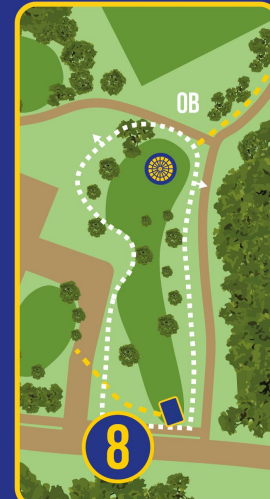

7

EUROPEAN PRO TOUR

PAR 5
271 m
889 ft

DISC GOLF
STREAM

WWW.EUROPEANPROTOUR.COM

DISC GOLF
STREAM

HOLE #7

Mandatory on right side. If you miss mando you need to re-throw from previous lie (+1).

OB around the fairway. At some part of the fairway the OB line is the sidewalk. Sticks mark OB if the OB line is gone. Basketball field is also OB

HOLE #8

OB around the fairway. OB lines are painted.

8

EUROPEAN PRO TOUR

PAR 3
108 m
334 ft

WWW.EUROPEANPROTOUR.COM

DISC GOLF
STREAM

9

EUROPEAN PRO TOUR

PAR 3
131 m
492 ft

NBDG

WWW.EUROPEANPROTOUR.COM **DISC GOLF STREAM**