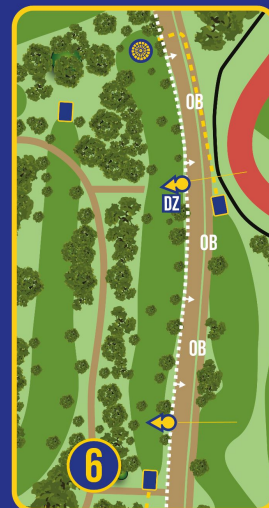

WWW.EUROPEANPROTOUR.COM **DISC GOLF STREAM**

5

EUROPEAN PRO TOUR

PAR 3

67 m

219 ft

WWW.EUROPEANPROTOUR.COM

DISC GOLF
STREAM

HOLE #5

Mandatory on left side. If you miss the mando you need to re-throw from previous lie (+1).

OB on the right side and behind the basket.

HOLE #6

Two mandatories, both on right side. If you miss the first mando you need to re-throw from previous lie (+1). If you miss the second mando you can continue from drop zone or you can re-throw from previous lie (+1).

OB on the right side and further on the left side (lake).

6

EUROPEAN PRO TOUR

PAR 4

175 m

574 ft

WWW.EUROPEANPROTOUR.COM

DISC GOLF
STREAM

7

EUROPEAN PRO TOUR

PAR 5
271 m
889 ft

DISC GOLF
STREAM

WWW.EUROPEANPROTOUR.COM

DISC GOLF
STREAM

HOLE #7

Mandatory on right side. If you miss mando you need to re-throw from previous lie (+1).